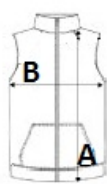

SPECIFICAȚIE DIMENSIUNE (CM)

	S	M	L	XL
Buc./	16	16	16	16
Lungimea corpului (A)	68.50	68.50	71	71
Latimea pieptului (B)	51.50	55.50	59.50	63.50