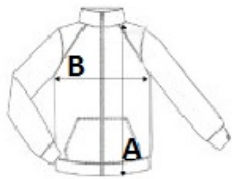

SPECIFICAȚIE DIMENSIUNE (CM)

	XS	S	M	L	XL	2XL	3XL	4XL	5XL
Buc./	10	10	10	10	10	10	10	10	10
Lungimea corpului (A)	67	69	71	73	75	77	79	81	83
Latimea pieptului (B)	50	53	56	59	62	65	68	71	74