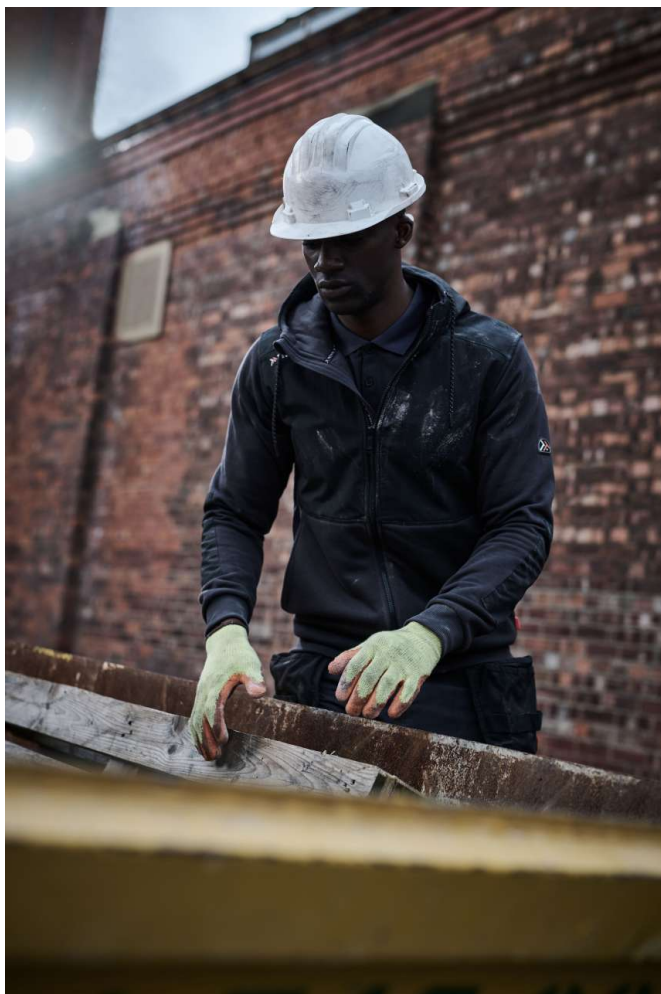

**RETRF643 TACTICAL MAJOR HOODIE** **Nou**
**REGATTA**  
 PROFESSIONAL
**CARACTERISTICI PRINCIPALE**280 g/m<sup>2</sup>**Fabric Information**

65% Polyester 35% Cotton brushed back fleece fabric - 280gsm

Strategic durable ripstop panels

**Special Features**

Grown on hood with adjusters

Kangaroo pocket to front

Ribbed cuffs and hem

**Tara de origine:**

Bangladesh

**SPECIFICAȚIE DIMENSIUNE (CM)**