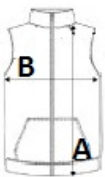

SPECIFICAȚIE DIMENSIUNE (CM)

	XS	S	M	L	XL	2XL
Buc./	15	15	15	15	15	15
Lungimea corpului (A)	45	48	51	54	57	60
Latimea pieptului (B)	61	63	65	67	69	71