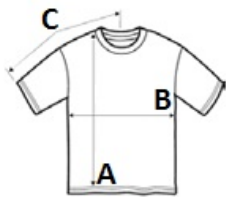

GIB2000 GILDAN® ULTRA COTTON™ YOUTH T-SHIRT **Outlet**

GILDAN®

CARACTERISTICI PRINCIPALE

Seamless double needle 1.9cm collar
 Taped neck and shoulders
 Double needle sleeve and bottom hems
 Quarter-turned to eliminate center crease
 CPSIA Tracking Label Compliant

Sugestii de personalizare:

DTG, Broderie, Transfer termic, Serigrafie

Tara de origine:

SPECIFICAȚIE DIMENSIUNE (CM)

	XS	S	M	L	XL
Buc./🌀	72	72	72	72	72
Lungimea corpului (A)	52.70	55.88	59.69	63.50	67.31
Latimea pieptului (B)	40.64	43.18	45.72	48.26	50.80
Lungimea manecii (C)	34.29	37	39.37	41.91	44.45