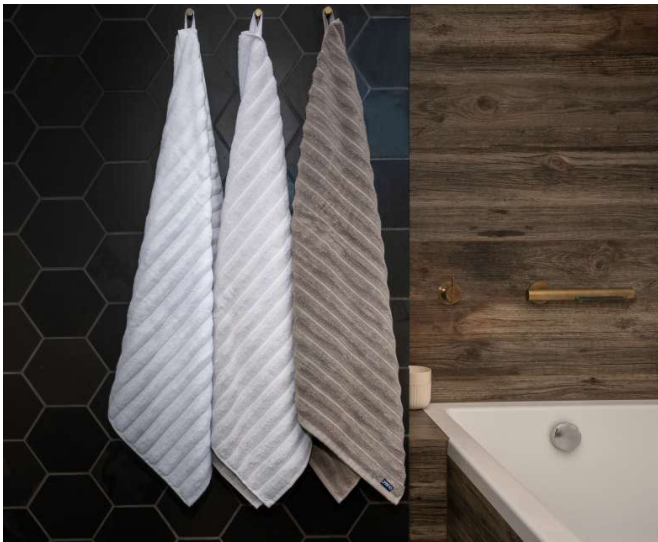

OLP600 PREMIUM TOWEL (ex.OLH600)**OLIMA**[®]**CARACTERISTICI PRINCIPALE**600 g/m²**Premium quality 600g/m2 towels, made from 20/2 ring-spun cotton**

Dyed to match, 100% cotton hanger loop

30x50cm and 50x100cm - Hanger on shorter sides

70x140cm - Hanger on longer sides

No harmful substances! Certified according to STANDARD 100 by OEKO-TEX[®]**Avoid using fabric softener because it reduces towels' water absorbency****Sugestii de personalizare:**