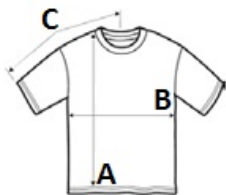

SPECIFICAȚIE DIMENSIUNE (CM)

	XS	S	M	L
Buc./	72	72	72	72
Lungimea corpului (A)	52.70	55.88	59.69	63.50
Latimea pieptului (B)	40.64	43.18	45.72	48.26
Lungimea manecii (C)	34.29	37	39.37	41.91