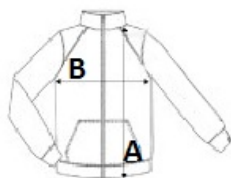

**Special Features**

Interactive

Fleece cuffs

2 zipped lower pockets

Adjustable shockcord hem

Shaped fit

**Tara de origine:**

Bangladesh

**SPECIFICAȚIE DIMENSIUNE (CM)**

	XXS	XS	S	M	L	XL	2XL	3XL	4XL
Buc./☉	16	16	16	16	16	16	16	16	16
Lungimea corpului (A)	63.50	63.50	63.50	66	66	69	69	69	70
Latimea pieptului (B)	44.50	47	50	52	55	57	60	62	65
Lungimea manecii (C)	71	71	72	72	73	74	74	75	75