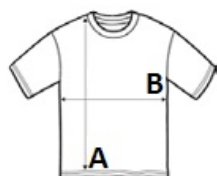

CULORI:

☒ Black

☐ White