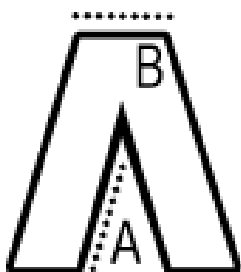

2 x curved side pockets and 1 x back patch pocket

100% polyester taping down outside sleeves

Tara de origine:

Bangladesh

SPECIFICAȚIE DIMENSIUNE (CM)

	XXS	XS	S	M	L	XL	2XL
Buc./📏	12	24	24	24	24	24	12
Latimea taliei(B)	33	35	37	39	41	43	45
Lungimea pe interior	70	71	71	71	72	72	72
Latimea șoldului	42	45	48	51	54	57	60