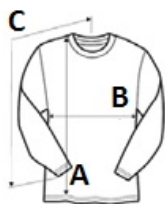

SPECIFICAȚIE DIMENSIUNE (CM)

	XS	S	M	L	XL
Buc./	36	36	36	36	36
Lungimea corpului (A)	46	52	56	60	64
Latimea pieptului (B)	36	41	43	46	48
Lungimea manecii (C)	52	58	62	67	74