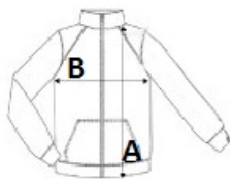

Polyester taffeta lining

Lightweight Thermo-Guard insulation

100 GSM body insulation wadding weight

Special Features

Easily compressible

Inner zip guard

Stretch binding to hood opening, cuffs and hem

2 zipped lower pockets

Insulated grown on hood

Reflective trim at lower back

Concealed internal side seam zipped embroidery access

Tara de origine:

Bangladesh

SPECIFICAȚIE DIMENSIUNE (CM)

	3/4	5/6	7/8	9/10	11/12	32	34
Buc./📦	8	8	8	8	8	8	8
Lungimea corpului (A)	47	49.50	52	56	60	64	68
Latimea pieptului (B)	38	40.50	43	45.50	48	50.50	53
Lungimea manecii (C)	39	42.50	47	51.50	56	60.50	65