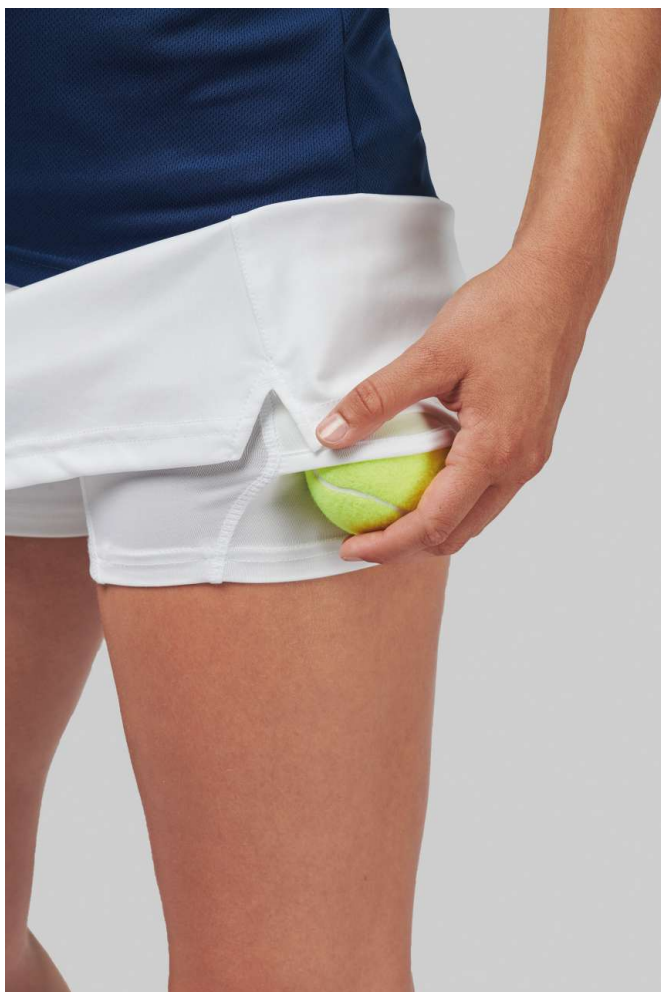

## PA165 TENNIS WOMEN SKIRT

## CARACTERISTICI PRINCIPALE

150 g/m<sup>2</sup>

100% polyester interlock

Shorts lining: 86% polyester/14% elastane

Elasticated waistband

Built-in shorts with 2 ball pockets

## CULORI:

 Sporty Navy