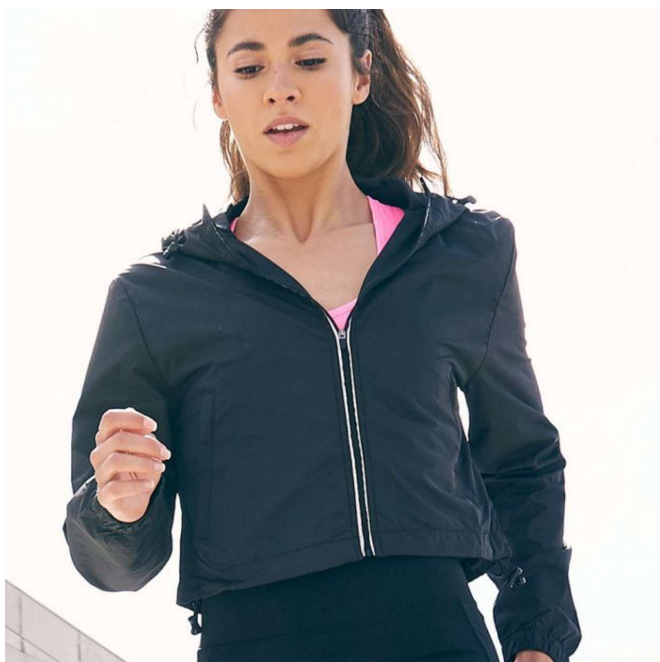

JC065 WOMEN'S COOL WINDSHIELD JACKET **Outlet**

JustCool
RWD

CARACTERISTICI PRINCIPALE

- 70 g/m²
- Lightweight
- Active crop fit
- Shower resistant
- Wind resistant
- Reflective detail at centre front and hood
- Zipped pockets at front
- Shock cord adjustable hem
- Elasticated cuffs
- Set in sleeves
- Attached adjustable hood

Sugestii de personalizare:

Sublimare

Tara de origine:

Bangladesh

SPECIFICAȚIE DIMENSIUNE (CM)

	XS	S	M	L	XL	
Buc./	20	20	20	20	20	
Lungimea corpului (A)	46	48	50	52	54	
Latimea pieptului (B)	49	53	57	61	65	
Lungimea manecii (C)	63	64	65	66	67	

CULORI:

Arctic White

■ Jet Black