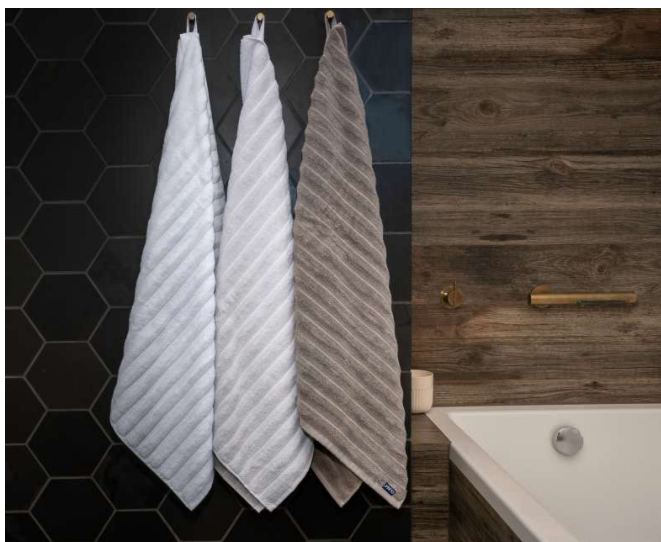

OLP600 PREMIUM TOWEL (ex.OLH600)**OLIMA**[®]**CARACTERISTICI PRINCIPALE**600 g/m²**Premium quality 600g/m2 towels, made from 20/2 ring-spun cotton**

Dyed to match, 100% cotton hanger loop

30x50cm and 50x100cm - Hanger on shorter sides

70x140cm - Hanger on longer sides

No harmful substances! Certified according to STANDARD 100 by OEKO-TEX[®]**Avoid using fabric softener because it reduces towels' water absorbency****Sugestii de personalizare:**