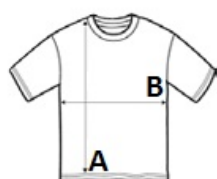

### CARACTERISTICI PRINCIPALE

170 g/m<sup>2</sup>**Quality**

Piqué 170

100% combed Ringspun cotton

**Style**

NEW FIT

Ribbed collar

Neck tape

Reinforced button placket

Short sleeves

3 tone-on-tone button placket

Straight bottom

Cut and sewn

Spare button sewn on inner side seam

**Tara de origine:**

Bangladesh

### SPECIFICAȚIE DIMENSIUNE (CM)

	XS	S	M	L	XL	2XL	3XL
<b>Buc./</b>	50	50	50	50	50	50	50
<b>Lungimea corpului (A)</b>	58	61	64	67	69	71	74
<b>Latimea pieptului (B)</b>	45	47	49	51	54	57	60